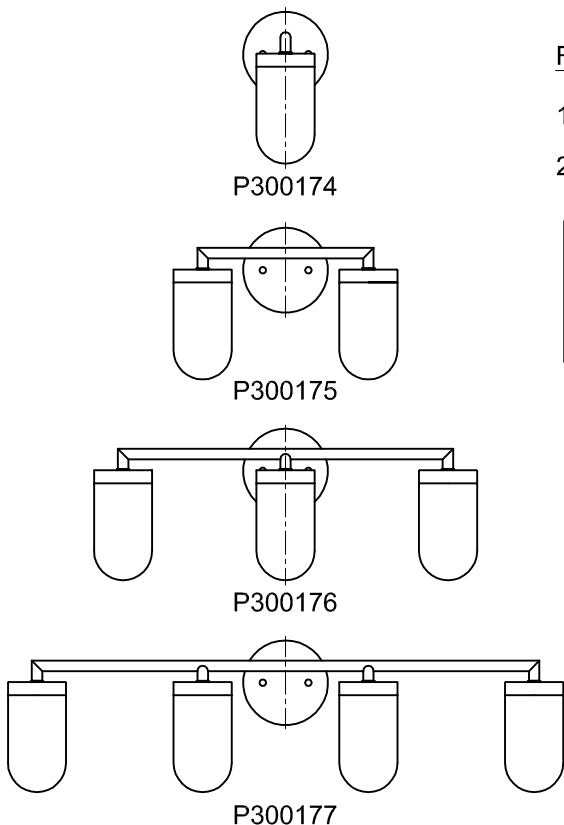

*****
FIXTURE ASSEMBLY STEPS:

1. N → M
2. P → L

B, C, G & N
(NOT FURNISHED)
(NO INCLUIDA)
(NON FOURNIE)