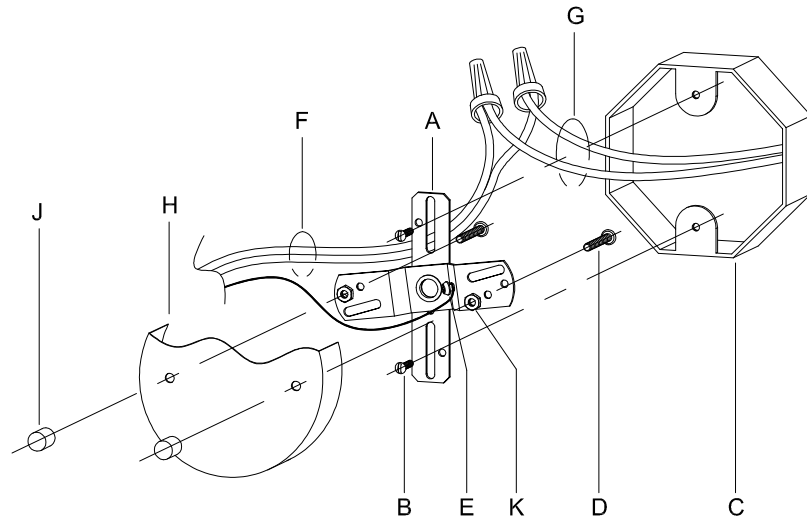

CAUTION: Read instructions carefully and turn electricity off at main circuit breaker panel before beginning installation.

300174, 300175, 300176, 300177

WARNING - If any Special Control Devices are used with this Fixture, Follow the Instructions Carefully to assure full compliance with N.E.C. requirements. If there are any questions, contact a Qualified Electrical Contractor.

CAUTION - All glass is fragile, use care when handling Glass component(s) and or Lamp(s).

CANOPY MOUNTING & WIRE CONNECTION ASSEMBLY STEPS:

1. D,E → A
2. K → D
3. B,A → C
4. F → G → 
5. H,J → D

FIXTURE ASSEMBLY STEPS: