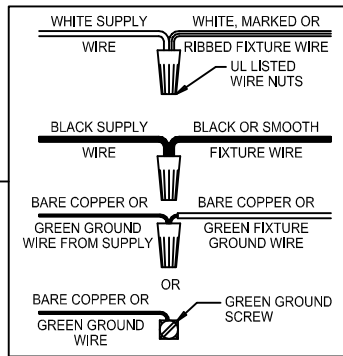

CAUTION: Read instructions carefully and turn electricity off at main circuit breaker panel before beginning installation.

300174, 300175, 300176, 300177

WARNING - If any Special Control Devices are used with this Fixture, Follow the Instructions Carefully to assure full compliance with N.E.C. requirements. If there are any questions, contact a Qualified Electrical Contractor.

CAUTION - All glass is fragile, use care when handling Glass component(s) and or Lamp(s).

CANOPY MOUNTING & WIRE CONNECTION ASSEMBLY STEPS:

1. D,E → A
2. K → D
3. B,A → C
4. F → G → 
5. H,J → D

FIXTURE ASSEMBLY STEPS: