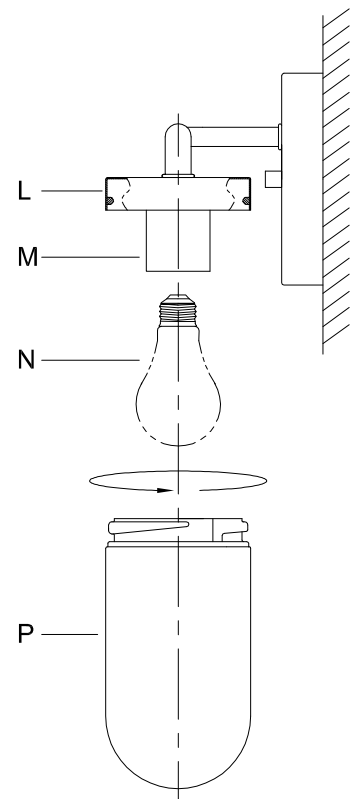

*****
FIXTURE ASSEMBLY STEPS:

1. N → M
2. P → L

B, C, G & N
(NOT FURNISHED)
(NO INCLUIDA)
(NON FOURNIE)